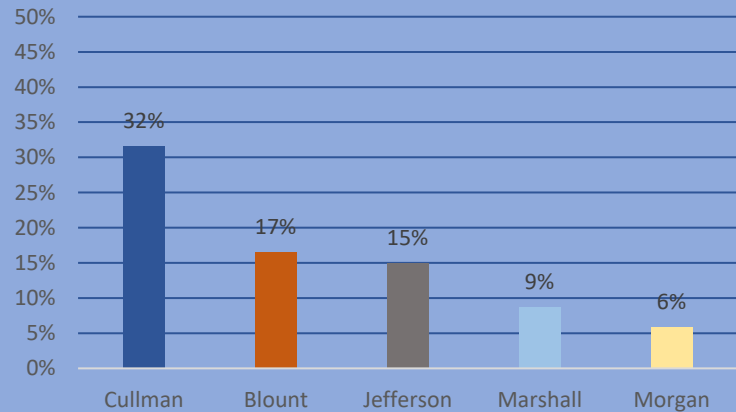

Enrollment of Top Five Alabama Counties