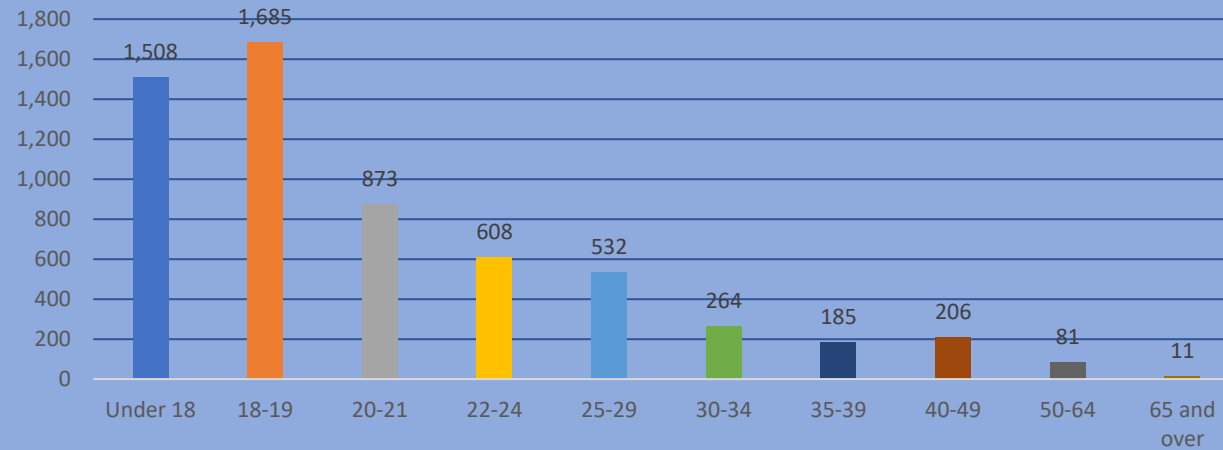

Wallace State Community College Demographics Dashboard

Term: Spring 2026

Total Enrollment: 5,953

Enrollment Status

Full-time Part-time

Enrollment by Age

Enrollment by Gender

Male Female