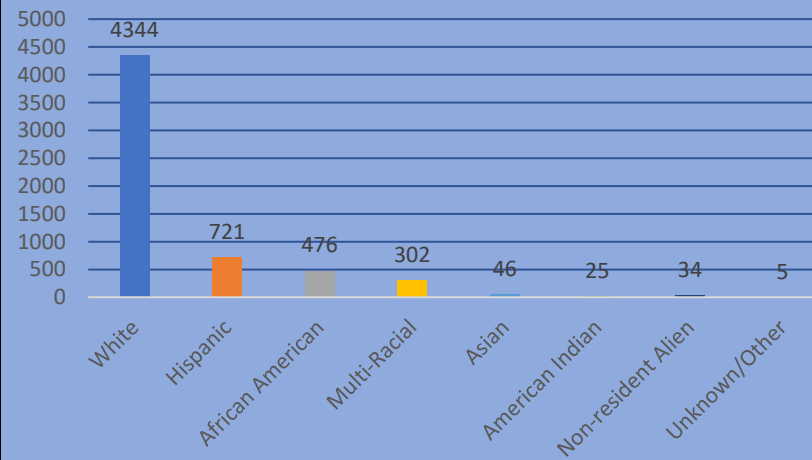

Wallace State Community College Demographics Dashboard

Term: Spring 2026

Total Enrollment: 5,953

Enrollment Status

Full-time Part-time

Enrollment by Age

Enrollment by Gender

Male Female

Enrollment of Top Five Alabama Counties

Enrollment by Race

Enrollment by Division