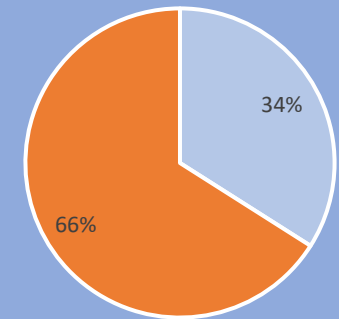

Wallace State Community College Demographics Dashboard

Term: Spring 2026

Total Enrollment: 5,953

Enrollment Status

Full-time Part-time

Enrollment by Age

Enrollment by Gender

Male Female