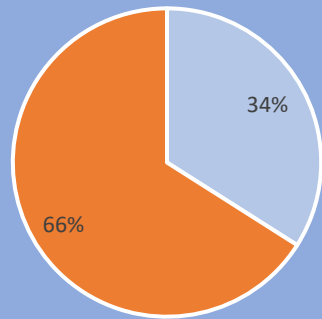

Wallace State Community College Demographics Dashboard

Term: Spring 2026

Total Enrollment: 5,953

Enrollment Status

Full-time Part-time

Enrollment by Age

Enrollment by Gender

Male Female