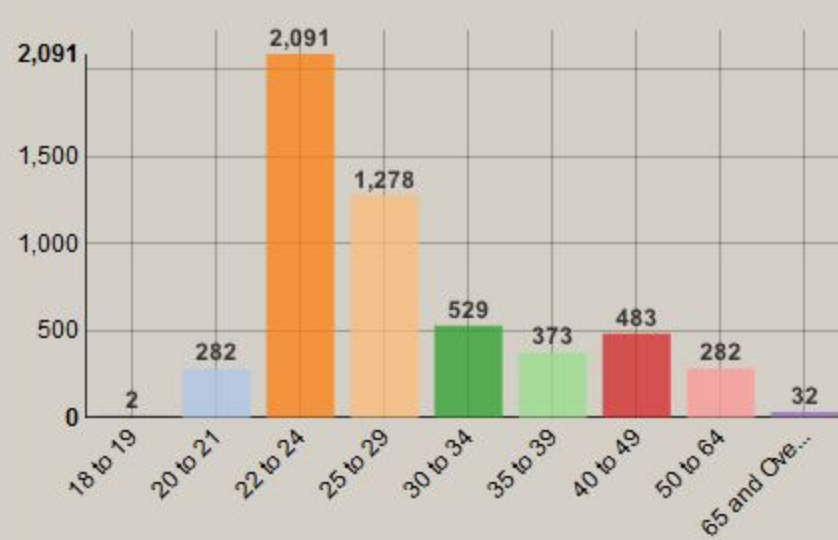

Wallace State Community College Demographics Dashboard

Select Term:

Total Enrollment:

As of:

Enrollment by Status

Enrollment by Age

Enrollment by Top 5 Counties

Enrollment by Gender

Enrollment by Ethnicity/Race

Enrollment by College