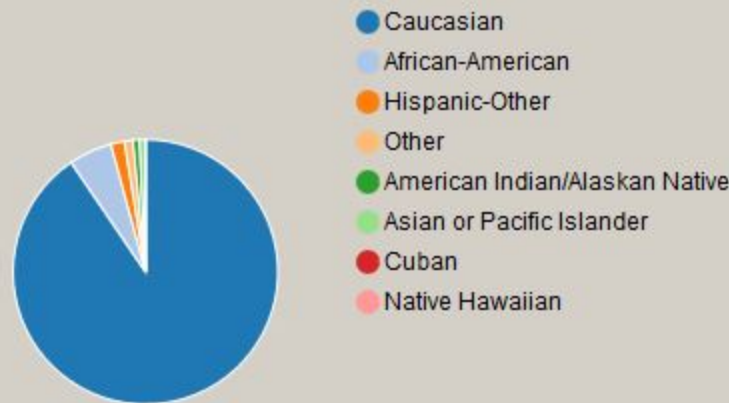

Wallace State Community College Demographics Dashboard

Select Term:

Total Enrollment:

As of:

Enrollment by Status

Enrollment by Age

Enrollment by Top 5 Counties

Enrollment by Gender

Enrollment by Ethnicity/Race

Enrollment by College