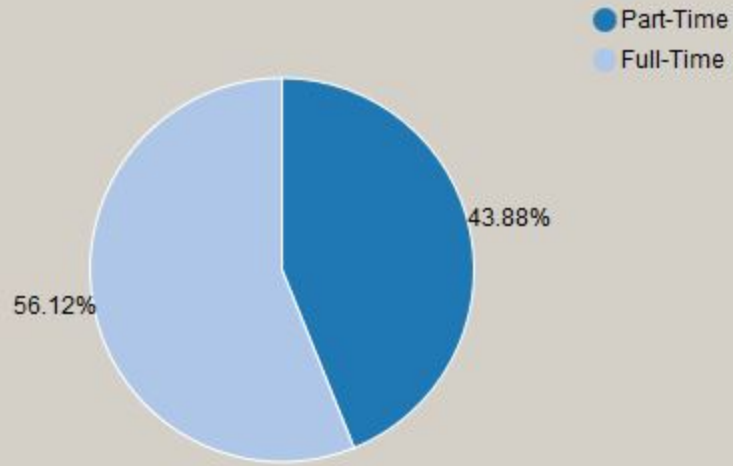

Wallace State Community College Demographics Dashboard

Select Term:

Total Enrollment:

As of:

Enrollment by Status

Enrollment by Age

Enrollment by Top 5 Counties

Enrollment by Gender

Enrollment by Ethnicity/Race

Enrollment by College