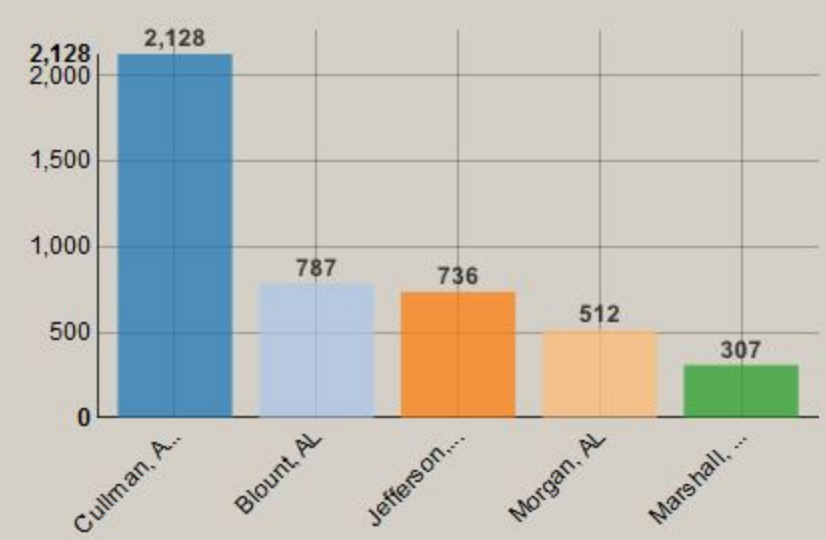

Wallace State Community College Demographics Dashboard

Select Term:

Total Enrollment:

As of:

Enrollment by Status

Enrollment by Age

Enrollment by Top 5 Counties

Enrollment by Gender

Enrollment by Ethnicity/Race

Enrollment by College