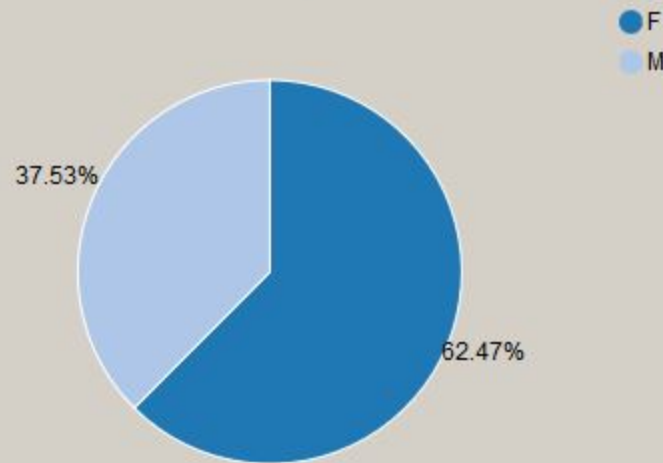

Wallace State Community College Demographics Dashboard

Select Term:

Total Enrollment:

As of:

Enrollment by Status

Enrollment by Age

Enrollment by Top 5 Counties

Enrollment by Gender

Enrollment by Ethnicity/Race

Enrollment by College