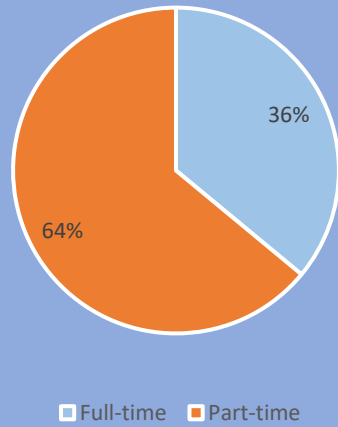

# Wallace State Community College Demographics Dashboard

Term: Fall 2025

Total Enrollment: 6,985

### Enrollment Status