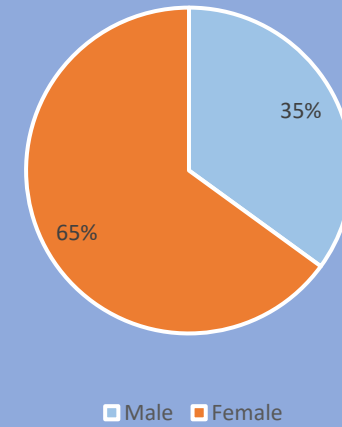

Enrollment by Gender