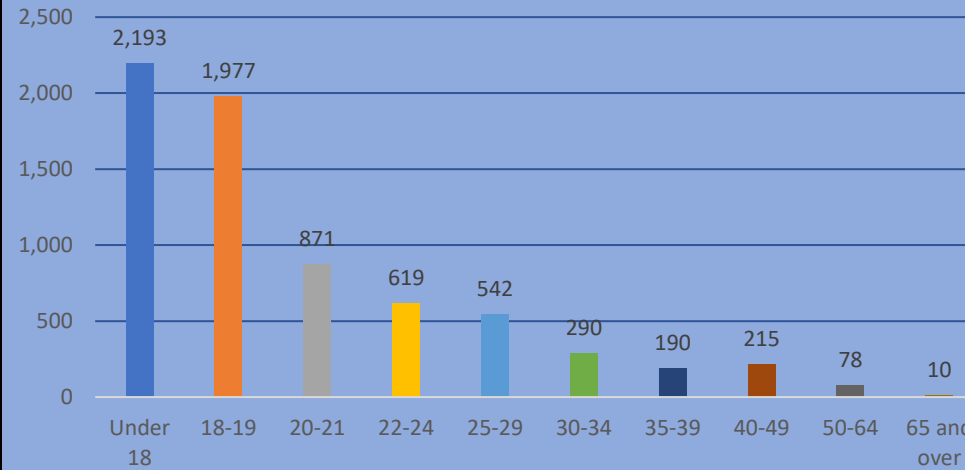

# Wallace State Community College Demographics Dashboard

Term: Fall 2025

Total Enrollment: 6,985

### Enrollment Status

### Enrollment by Age